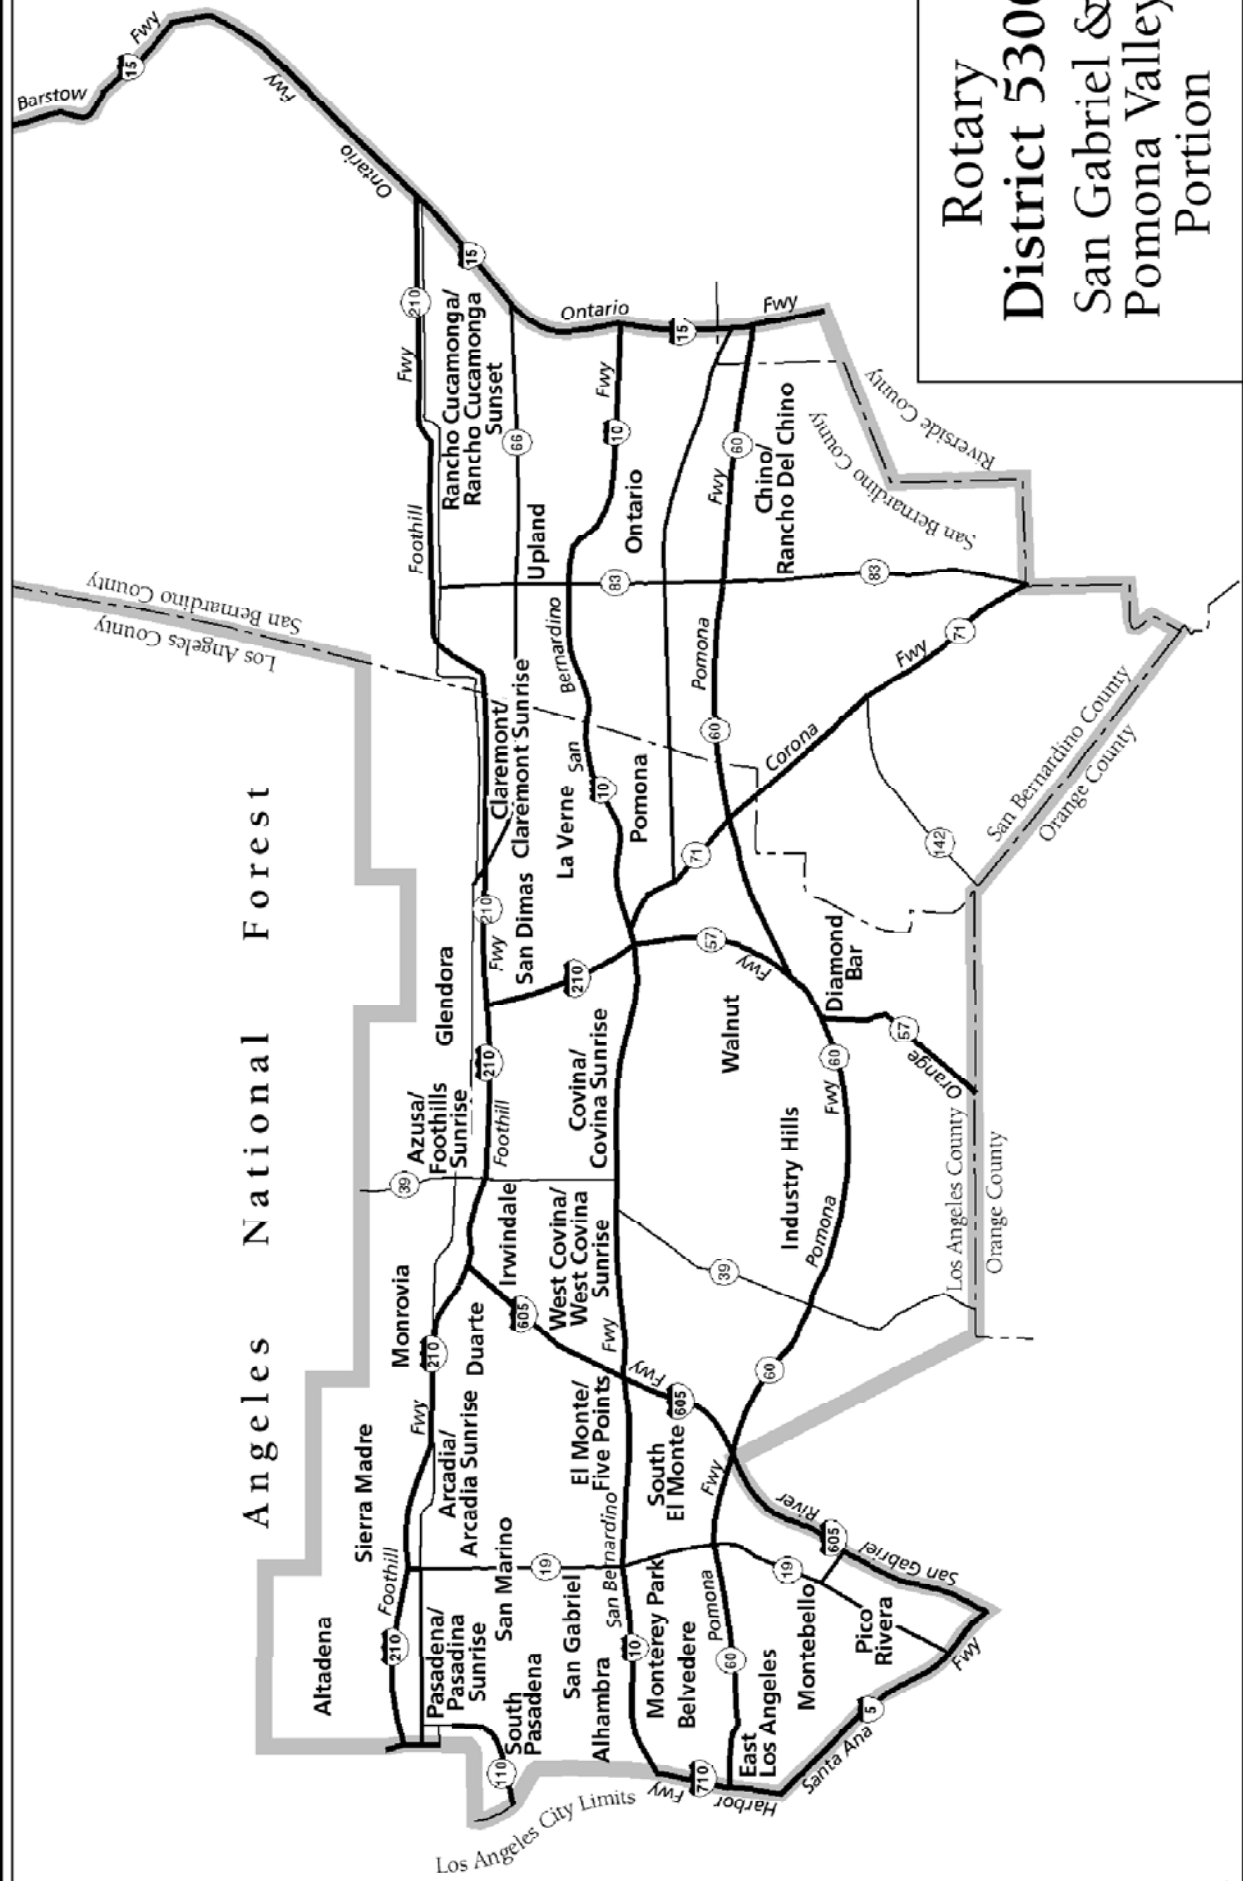

Rotary District 5300

High Desert and Southern Nevada Regions

- * Las Vegas Clubs (9)
- Las Vegas
 - Las Vegas Fremont
 - Las Vegas North
 - Las Vegas Northwest
 - Las Vegas Paradise
 - Las Vegas South Sunset
 - Las Vegas Southwest
 - Las Vegas University
 - Las Vegas West

SEE NEXT PAGE

Angeles National Forest

**Rotary
District 5300
San Gabriel &
Pomona Valley
Portion**